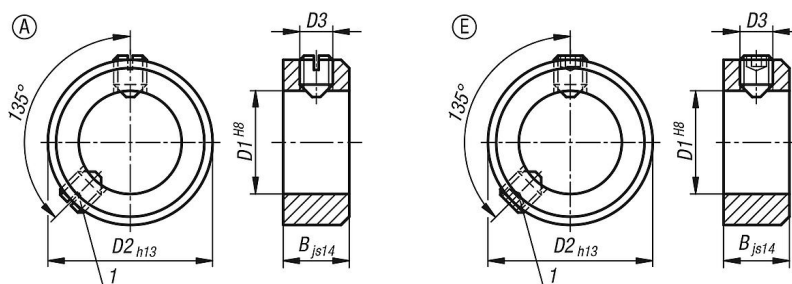

Form A: with grub screw DIN 553 (recess)

Form E: with grub screw DIN 914 (hexagon socket)

Drawing reference:

1) Second grub screw from $D1 \geq 75$

Drawings

Overview of items

Shaft collars set screw DIN 705, steel