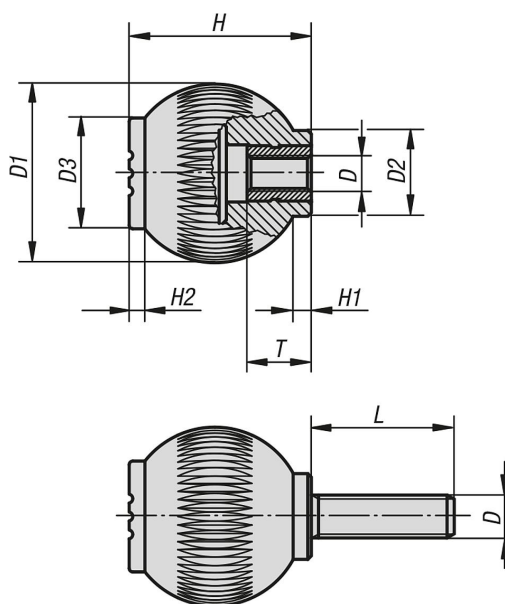

Overview of items

Spherical knobs with internal thread

Order No.	Thread type	Component material	Colour Cap	D	D1	D2	D3	H	H1	H2	L	T
K0253.106	internal thread	steel	black grey RAL 7021	M6	25	12	17	25	3	2	-	10
K0253.1065	internal thread	steel	light grey RAL 7035	M6	25	12	17	25	3	2	-	10
K0253.1066	internal thread	steel	traffic red RAL 3020	M6	25	12	17	25	3	2	-	10
K0253.1067	internal thread	steel	rape yellow RAL 1021	M6	25	12	17	25	3	2	-	10
K0253.208	internal thread	steel	black grey RAL 7021	M8	32	15,5	19	33	3,5	2,6	-	14
K0253.2085	internal thread	steel	light grey RAL 7035	M8	32	15,5	19	33	3,5	2,6	-	14
K0253.2086	internal thread	steel	traffic red RAL 3020	M8	32	15,5	19	33	3,5	2,6	-	14
K0253.2087	internal thread	steel	rape yellow RAL 1021	M8	32	15,5	19	33	3,5	2,6	-	14
K0253.310	internal thread	steel	black grey RAL 7021	M10	40	19	23	41	4	3	-	14
K0253.3105	internal thread	steel	light grey RAL 7035	M10	40	19	23	41	4	3	-	14
K0253.3106	internal thread	steel	traffic red RAL 3020	M10	40	19	23	41	4	3	-	14
K0253.3107	internal thread	steel	rape yellow RAL 1021	M10	40	19	23	41	4	3	-	14
K0253.410	internal thread	steel	black grey RAL 7021	M10	50	24	31	51	5,5	4,5	-	14
K0253.4105	internal thread	steel	light grey RAL 7035	M10	50	24	31	51	5,5	4,5	-	14
K0253.4106	internal thread	steel	traffic red RAL 3020	M10	50	24	31	51	5,5	4,5	-	14
K0253.4107	internal thread	steel	rape yellow RAL 1021	M10	50	24	31	51	5,5	4,5	-	14
K0253.412	internal thread	steel	black grey RAL 7021	M12	50	24	31	51	5,5	4,5	-	18
K0253.4125	internal thread	steel	light grey RAL 7035	M12	50	24	31	51	5,5	4,5	-	18
K0253.4126	internal thread	steel	traffic red RAL 3020	M12	50	24	31	51	5,5	4,5	-	18
K0253.4127	internal thread	steel	rape yellow RAL 1021	M12	50	24	31	51	5,5	4,5	-	18
K0253.0106	internal thread	stainless steel	black grey RAL 7021	M6	25	12	17	25	3	2	-	10
K0253.01065	internal thread	stainless steel	light grey RAL 7035	M6	25	12	17	25	3	2	-	10
K0253.01066	internal thread	stainless steel	traffic red RAL 3020	M6	25	12	17	25	3	2	-	10
K0253.01067	internal thread	stainless steel	rape yellow RAL 1021	M6	25	12	17	25	3	2	-	10
K0253.0208	internal thread	stainless steel	black grey RAL 7021	M8	32	15,5	19	33	3,5	2,6	-	14
K0253.02085	internal thread	stainless steel	light grey RAL 7035	M8	32	15,5	19	33	3,5	2,6	-	14
K0253.02086	internal thread	stainless steel	traffic red RAL 3020	M8	32	15,5	19	33	3,5	2,6	-	14
K0253.02087	internal thread	stainless steel	rape yellow RAL 1021	M8	32	15,5	19	33	3,5	2,6	-	14
K0253.0310	internal thread	stainless steel	black grey RAL 7021	M10	40	19	23	41	4	3	-	14
K0253.03105	internal thread	stainless steel	light grey RAL 7035	M10	40	19	23	41	4	3	-	14
K0253.03106	internal thread	stainless steel	traffic red RAL 3020	M10	40	19	23	41	4	3	-	14
K0253.03107	internal thread	stainless steel	rape yellow RAL 1021	M10	40	19	23	41	4	3	-	14
K0253.0410	internal thread	stainless steel	black grey RAL 7021	M10	50	24	31	51	5,5	4,5	-	14