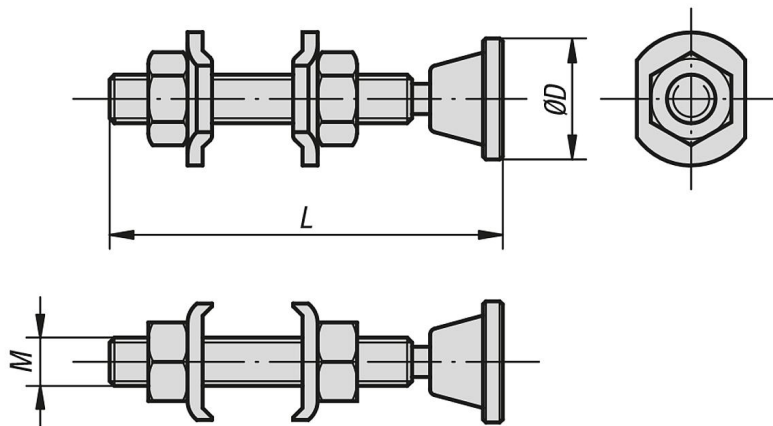

Clamping spindles with swivel foot

Item description/product images

Description

Material:

Steel. Spindle grade 5.8.

Version:

Spindle, nuts and swivel foot phosphated.

Flank washers trivalent passivated.

Drawings

Overview of items

Clamping spindles with swivel foot

Order No.	M	L	D
K0102.05035	M5	35	12
K0102.06050	M6	50	12
K0102.08065	M8	65	20
K0102.10085	M10	85	20
K0102.12100	M12	100	25
K0102.16150	M16	150	45