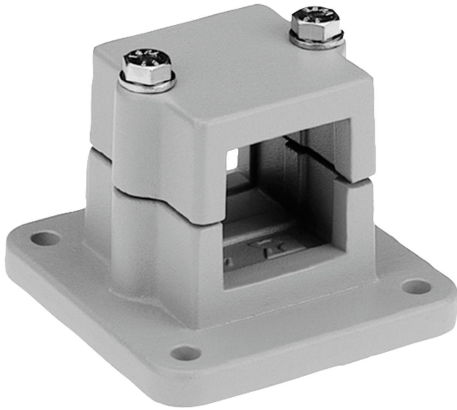

## Tube clamps flange aluminium

### Item description/product images

### Description

**Material:**

Cast aluminium.  
Screws and nuts steel.

**Version:**

Vibratory ground.  
Screws and nuts electro zinc-plated.

**On request:**

Lever for locking and other sizes for square tube.

**Accessory:**

- Round and square tubes K0493

**Tube clamps flange aluminium**

Item description/product images

Drawings

Overview of items

**Tube clamps flange, aluminium**

Order No.	A	B	C	D	E	G	H	K	L	M	N	R	S
K0480.5225	25,3	7	30	45	45	75	57	62	52,5	75	10	46	M8x50
K0480.5230	30,3	7	30	45	45	75	57	62	52,5	75	10	46	M8x50