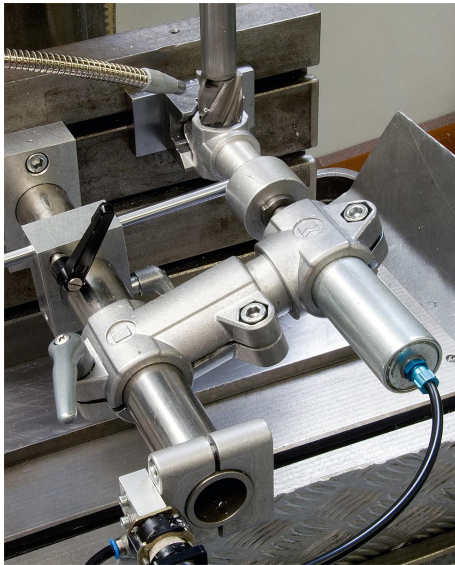

### Description

**Material:**

Cast aluminium.  
Screws and nuts steel.

**Version:**

Vibratory ground.  
Screws and nuts electro zinc-plated.

**On request:**

Lever for locking and other sizes for square tube.

**Accessory:**

- Round and square tubes K0493

**Tube clamps flange aluminium**

Item description/product images

Drawings

Overview of items

**Tube clamps flange, aluminium**

Order No.	A	B	C	D	E	G	H	K	L	M	N	R	S
K0480.5225	25,3	7	30	45	45	75	57	62	52,5	75	10	46	M8x50
K0480.5230	30,3	7	30	45	45	75	57	62	52,5	75	10	46	M8x50