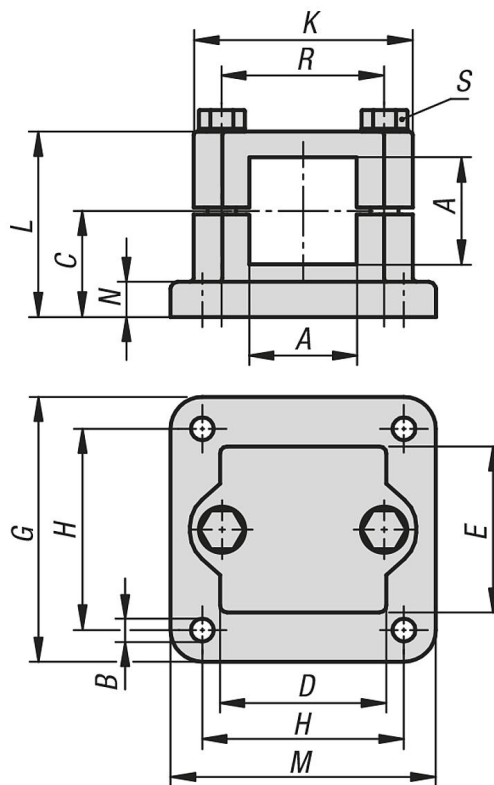

### Description

**Material:**

Cast aluminium.  
Screws and nuts steel.

**Version:**

Vibratory ground.  
Screws and nuts electro zinc-plated.

**On request:**

Lever for locking and other sizes for square tube.

**Accessory:**

- Round and square tubes K0493

**Tube clamps flange aluminium**

Item description/product images

Drawings

Overview of items

**Tube clamps flange, aluminium**

Order No.	A	B	C	D	E	G	H	K	L	M	N	R	S
K0480.5225	25,3	7	30	45	45	75	57	62	52,5	75	10	46	M8x50
K0480.5230	30,3	7	30	45	45	75	57	62	52,5	75	10	46	M8x50

**Tube clamps flange aluminium****Overview of items**

Order No.	A	B	C	D	E	G	H	K	L	M	N	R	S
<b>K0480.5240</b>	40,4	9	40	60	60	100	76	75	70	100	10	57	M8x70