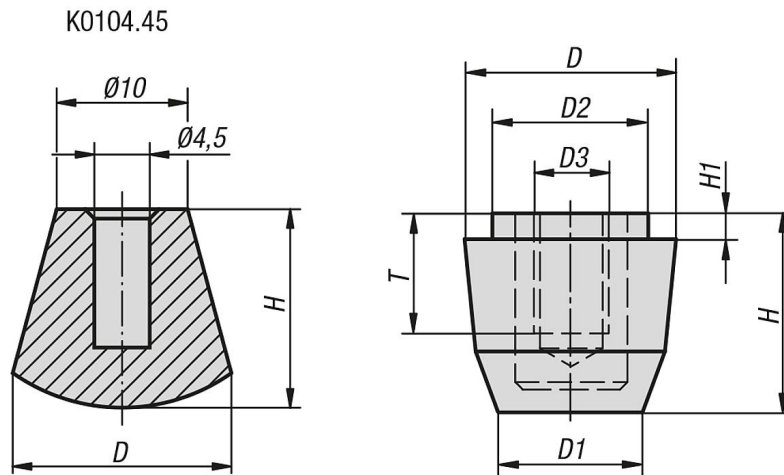

Thrust pads neoprene

Item description/product images

Description

Material:
Neoprene with steel insert

Version:
Black, oil-resistant.
Insert trivalent passivated.

Note:
The neoprene thrust pad with order No. K0104.45 is supplied without steel insert or thread.

Drawings

Overview of items

Thrust pads neoprene

Order No.	D	D1	D2	D3	H	H1	T	Suitable for article No.
K0104.45	12	-	-	-	10	-	-	K0101.05025 K0101.05035
K0104.06	15	10,3	10,8	M6	14,4	2	5,5	K0101.06050
K0104.08	19,5	13,5	15	M8	18	2,5	9	K0101.08065
K0104.10	23	16	17	M10	21	3	8	K0101.10085
K0104.12	25,5	18,5	21	M12	23,7	3	10,8	-