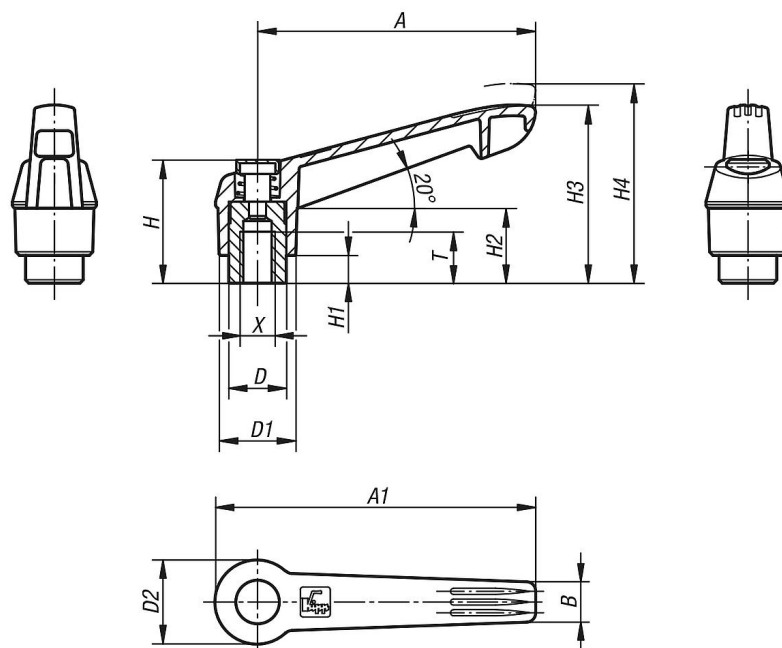

Clamping levers with push button internal thread, metal parts stainless-steel

Item description/product images

Description

Material:

Handle fibreglass reinforced plastic, toothed ring die-cast zinc.
Metal parts stainless steel 1.4305.
Push button plastic (POM).

On request:

Other threads and special versions.

Dimension "H1" available in other lengths at extra charge.

Clamping levers with push button internal thread, metal parts stainless-steel

Item description/product images

Drawings

Overview of items

Clamping levers with push button, internal thread, metal parts stainless steel

| Order No. | Main colour | X | A | A1 | B | D | D1 | D2 | H | H1 | H2 | H3 | H4 | T | No. of teeth |
|--------------------|---------------------|----|----|----|-----|----|----|------|------|----|----|----|------|---|--------------|
| K0270.71104 | black grey RAL 7021 | M4 | 40 | 47 | 7,5 | 10 | 13 | 14,5 | 25,5 | 4 | 15 | 30 | 33,5 | 9 | 16 |
| K0270.72104 | orange | M4 | 40 | 47 | 7,5 | 10 | 13 | 14,5 | 25,5 | 4 | 15 | 30 | 33,5 | 9 | 16 |
| K0270.73104 | red | M4 | 40 | 47 | 7,5 | 10 | 13 | 14,5 | 25,5 | 4 | 15 | 30 | 33,5 | 9 | 16 |
| K0270.71105 | black grey RAL 7021 | M5 | 40 | 47 | 7,5 | 10 | 13 | 14,5 | 25,5 | 4 | 15 | 30 | 33,5 | 9 | 16 |
| K0270.72105 | orange | M5 | 40 | 47 | 7,5 | 10 | 13 | 14,5 | 25,5 | 4 | 15 | 30 | 33,5 | 9 | 16 |