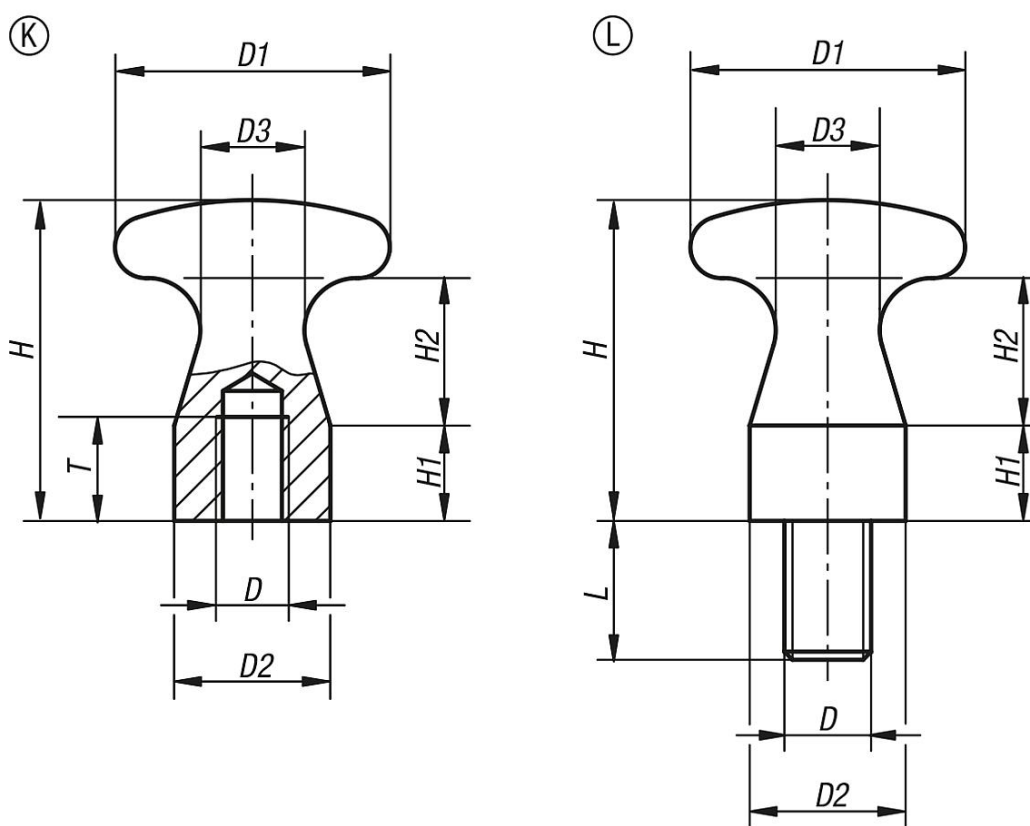

## Item description/product images

## Drawings

### Knobs flat, internal thread

Order No.	Main colour	Form	D	D1	D2	D3	H	H1	H2	L	T
K0157.05	black oxidised	K	M5	16	10	6	18	5	9	-	7
K0157.06	black oxidised	K	M6	25	14	10	29	9	13	-	9
K0157.08	black oxidised	K	M8	32	18	12	37	11	17	-	12
K0157.10	black oxidised	K	M10	36	20	13	42	12	20	-	15
K0157.06010	black oxidised	L	M6	16	10	6	18	5	9	10	-
K0157.08014	black oxidised	L	M8	25	14	10	29	9	13	14	-
K0157.10016	black oxidised	L	M10	32	18	12	37	11	17	16	-
K0157.12018	black oxidised	L	M12	36	20	13	42	12	20	18	-