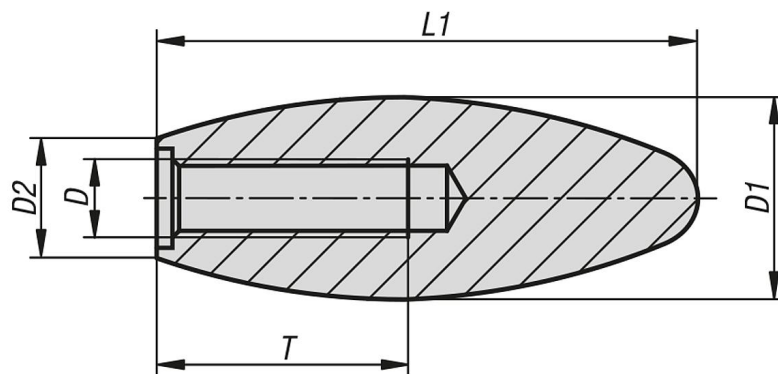

Conical knobs

Item description/product images

Description

Material:
Black thermoset PF 31

Version:
High-gloss polished.

Drawings

Overview of items

Conical knobs

Order No.	D	D1	D2	L1	T
K1222.050	M5	14	7	34	25
K1222.060	M6	23	14	60	17
K1222.080	M8	22	14	60	25
K1222.081	M8	26	16	70	19
K1222.100	M10	27	15,5	70	25
K1222.101	M10	35	22	85	25
K1222.120	M12	27	15,5	70	25
K1222.121	M12	35	22	85	25
K1222.160	M16	35	22	85	30