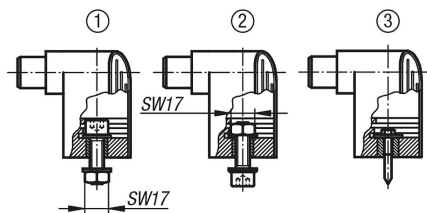

Tubular handles “Bighand”

Item description/product images

colour codes:

Mounting options

Description

Product description:

Secure gripping with the Bighand pull handle. The form of this heavy duty handle enables it to conform to any application where a robust grip with good haptic and optic is required.

Material:

Legs thermoplastic.
Oval grip aluminium.

Version:

Legs black grey.
Oval grip coated or anodised.

Note:

The leg caps are supplied loose.

Supplied with:

For fastening versions 1+2 (DIN 912 cap screw) one set of M10 screws.

For fastening version 3 (DIN 571 hex head wood screw) one set of M5 screws with dowels, one drilling template and the mounting instructions.

Δ Add the desired colour code here. No colour code is required for black grey grips.

Tubular handles “Bighand”

Overview of items

Order No.	Version	Main colour	A	B	D	H	L	Load capacity N
K0231.15001103	version 3	natural	500	32	M5x50	75	550	-
K0231.15001127	version 3	ruby red	500	32	M5x50	75	550	-
K0231.15001170	version 3	raspberry red RAL 3027	500	32	M5x50	75	550	-
K0231.15001173	version 3	ocean blue RAL 5020	500	32	M5x50	75	550	-
K0231.160011	version 3	black grey RAL 7021	600	32	M5x50	75	650	-
K0231.16001101	version 3	black	600	32	M5x50	75	650	-
K0231.16001103	version 3	natural	600	32	M5x50	75	650	-
K0231.16001127	version 3	ruby red	600	32	M5x50	75	650	-
K0231.16001170	version 3	raspberry red RAL 3027	600	32	M5x50	75	650	-
K0231.16001173	version 3	ocean blue RAL 5020	600	32	M5x50	75	650	-