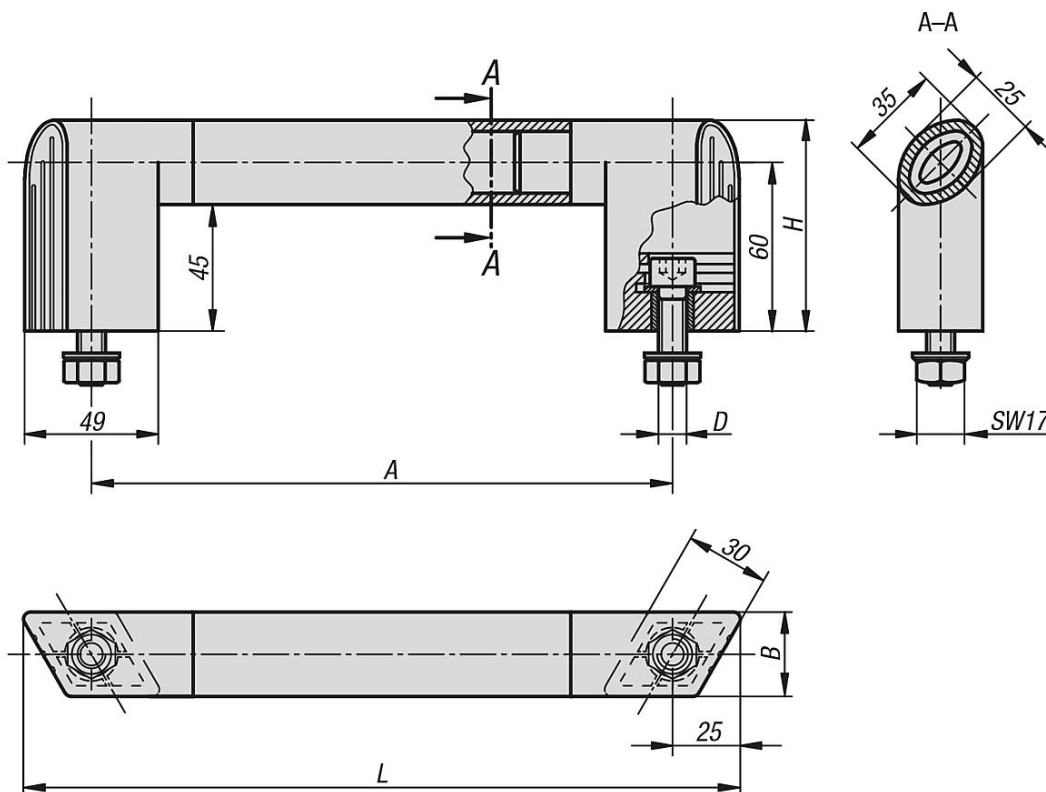

Tubular handles "Bighand"

Drawings

Overview of items

Tubular handles "Bighand"

Order No.	Version	Main colour	A	B	D	H	L	Load capacity N
K0231.1180	version 1+2	black grey RAL 7021	180	32	M10x45	75	230	1000
K0231.118001	version 1+2	black	180	32	M10x45	75	230	1000
K0231.118003	version 1+2	natural	180	32	M10x45	75	230	1000
K0231.118027	version 1+2	ruby red	180	32	M10x45	75	230	1000
K0231.118070	version 1+2	raspberry red RAL 3027	180	32	M10x45	75	230	1000
K0231.118073	version 1+2	ocean blue RAL 5020	180	32	M10x45	75	230	1000
K0231.1200	version 1+2	black grey RAL 7021	200	32	M10x45	75	250	1000
K0231.120001	version 1+2	black	200	32	M10x45	75	250	1000
K0231.120003	version 1+2	natural	200	32	M10x45	75	250	1000
K0231.120027	version 1+2	ruby red	200	32	M10x45	75	250	1000
K0231.120070	version 1+2	raspberry red RAL 3027	200	32	M10x45	75	250	1000
K0231.120073	version 1+2	ocean blue RAL 5020	200	32	M10x45	75	250	1000
K0231.1250	version 1+2	black grey RAL 7021	250	32	M10x45	75	300	1000
K0231.125001	version 1+2	black	250	32	M10x45	75	300	1000
K0231.125003	version 1+2	natural	250	32	M10x45	75	300	1000
K0231.125027	version 1+2	ruby red	250	32	M10x45	75	300	1000
K0231.125070	version 1+2	raspberry red RAL 3027	250	32	M10x45	75	300	1000
K0231.125073	version 1+2	ocean blue RAL 5020	250	32	M10x45	75	300	1000
K0231.1300	version 1+2	black grey RAL 7021	300	32	M10x45	75	350	1000
K0231.130001	version 1+2	black	300	32	M10x45	75	350	1000
K0231.130003	version 1+2	natural	300	32	M10x45	75	350	1000
K0231.130027	version 1+2	ruby red	300	32	M10x45	75	350	1000
K0231.130070	version 1+2	raspberry red RAL 3027	300	32	M10x45	75	350	1000
K0231.130073	version 1+2	ocean blue RAL 5020	300	32	M10x45	75	350	1000
K0231.1350	version 1+2	black grey RAL 7021	350	32	M10x45	75	400	1000